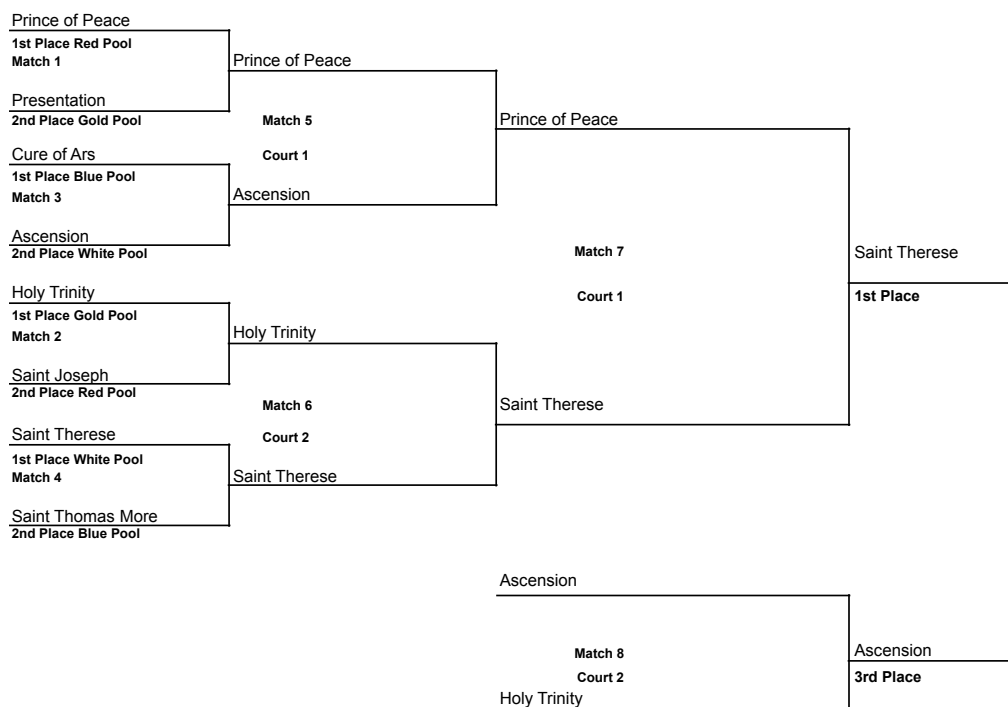

8th Grade Girls' Catholic Invitational Volleyball Tournament

Saturday, October 17, 2015 - O'Hara High School

Miege Main Gold Pool		Miege Main Blue Pool		North Campus White Pool		North Campus Red Pool	
Court 1		Court 2		Court 3		Court 4	
1	Holy Trinity A	1	Cure of Ars	1	Ascension	1	Saint Joseph
2	Good Shepherd	2	John Paul II	2	Holy Trinity AA	2	Prince of Peace
3	Notre Dame de Sion	3	Saint Thomas More	3	Saint Therese	3	Saint Charles
4	Presentation	4	Saint Peter	4	Saint Gabriel	4	Saint Elizabeth

TIME	4 - team pool	-	All Pools
8:00 AM	1	vs	2
8:40 AM	3	vs	4
	1	vs	3
	2	vs	4
	4	vs	1
	3	vs	2

Tournament Play at Bishop Miege High School Main Gym

1:00 PM Estimated Start Time

High School Rules will be used to govern play with the following exceptions:

No Libero position will be used.

Green Pool - Each match will consist of 3 games - Rally Scoring - 25 points, with 27 pt. cap.

Gold, Blue, Red Pools - Each match will consist of 2 games - Rally Scoring - 25 points, with 27 pt. cap.

start 4-4. Starting Times - First two matches will not begin before scheduled starting time. Other matches will start after the conclusion of previous match. Warm-up 6 minutes between matches shared court.

Each team must supply a line judge

(two teams)

Top two teams from each pool advance to single elimination round

Tournament Play - Each match will consist of best 2 of 3 games. Rally scoring - 25 points, win by two, no cap. 3rd game to 15 points, win by two, no cap. All games start at 0 - 0

Pool Play Tie Breakers - Tournament Seeding

Head to Head record

Total point spread in all pool games (two or three teams - seeding only)

Team can't be sent home on points - (2 and 3 seed from pool, one game playoff, 15 pts, win by 2, no cap